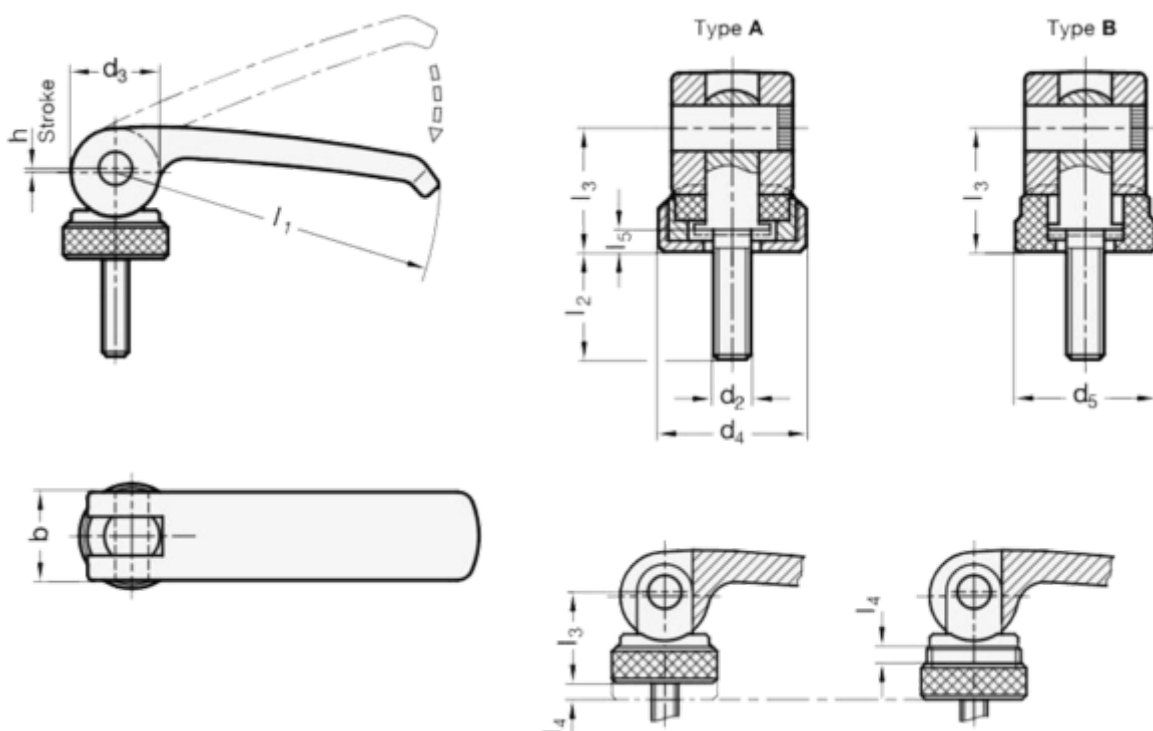

Data Sheet

Article number: 20927101M1030AO

Description: E+G Clamping lever GN 927-101-M10-30-A-O
in orange, male thread

Measures

b = 25
d2 = M10
d4 = 30
d5 =
l1 = 101
l2 = 30